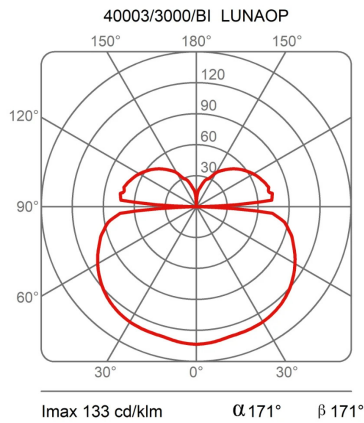

# Light Module Ø 120 Cm Lunaop

3000K

Emiliana Martinelli

colors

Typology           Pendant  
Utilisation        Indoor

24V 108.5 W 9952 lm

diffuse light

Hanging lamp, diameter 120cm, diffused light, coated aluminum structure in various finishes.  
White frost methacrylate diffuser.

### Dimensions

Height	6,5 cm
Diameter	120 cm
Power supply cable length	400 cm
Weight	4 Kg

### Materials

Structure	aluminium	Diffuser	methacrylate 040
-----------	-----------	----------	------------------

Voltage	24V	Watt	108.5 W
Power unit	Excluded	Lumen	9952 lm
Mounting Power Supply	External	CRI	>80
		CCT	3000 K
		Energy class	

## Photometric curves