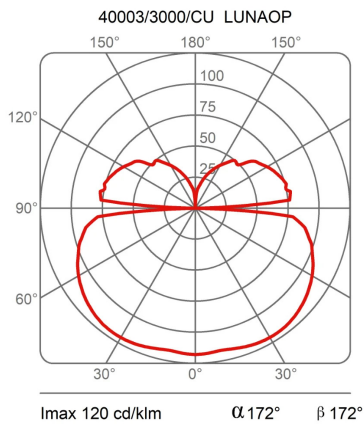

# Light Module Ø 120 Cm Lunaop

3000K

Emiliana Martinelli

colors

Typology           Pendant  
Utilisation        Indoor

24V 108.5 W 9952 lm

diffuse light

Hanging lamp, diameter 120cm, diffused light, coated aluminum structure in various finishes.  
White frost methacrylate diffuser.

### Dimensions

Height	6,5 cm
Diameter	120 cm
Power supply cable length	400 cm
Weight	4 Kg

### Materials

Structure	aluminium	Diffuser	methacrylate 040
-----------	-----------	----------	------------------

Voltage	24V	Watt	108.5 W
Power unit	Excluded	Lumen	9952 lm
Mounting Power Supply	External	CRI	>80
		CCT	3000 K
		Energy class	

## Photometric curves