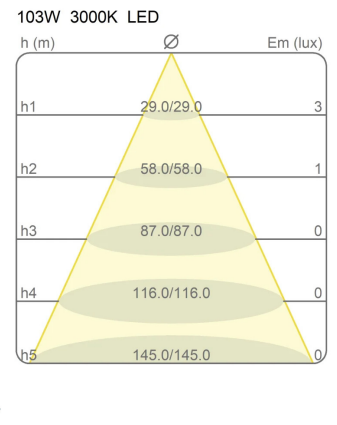

# Light Module Ø 120 Cm Lunaop

3000K

Emiliana Martinelli

colors

Typology           Pendant  
Utilisation        Indoor

24V 108.5 W 9952 lm

diffuse light

Hanging lamp, diameter 120cm, diffused light, coated aluminum structure in various finishes.  
White frost methacrylate diffuser.

### Dimensions

Height	6,5 cm
Diameter	120 cm
Power supply cable length	400 cm
Weight	4 Kg

### Materials

Structure	aluminium	Diffuser	methacrylate 040
-----------	-----------	----------	------------------

Voltage	24V	Watt	108.5 W
Power unit	Excluded	Lumen	9952 lm
Mounting Power Supply	External	CRI	>80
		CCT	3000 K
		Energy class	

## Photometric curves