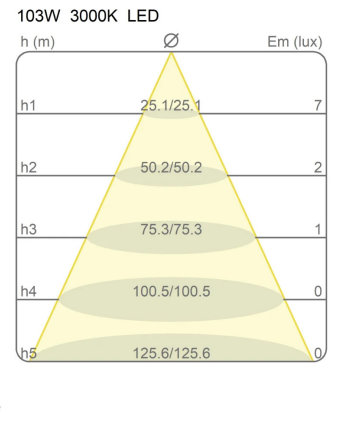

# Light Module Ø 120 Cm Lunaop

3000K

Emiliana Martinelli

colors

Typology           Pendant  
Utilisation        Indoor

24V 108.5 W 9952 lm

diffuse light

Hanging lamp, diameter 120cm, diffused light, coated aluminum structure in various finishes.  
White frost methacrylate diffuser.

### Dimensions

Height	6,5 cm
Diameter	120 cm
Power supply cable length	400 cm
Weight	4 Kg

### Materials

Structure	aluminium	Diffuser	methacrylate 040
-----------	-----------	----------	------------------

Voltage	24V	Watt	108.5 W
Power unit	Excluded	Lumen	9952 lm
Mounting Power Supply	External	CRI	>80
		CCT	3000 K
		Energy class	

## Photometric curves