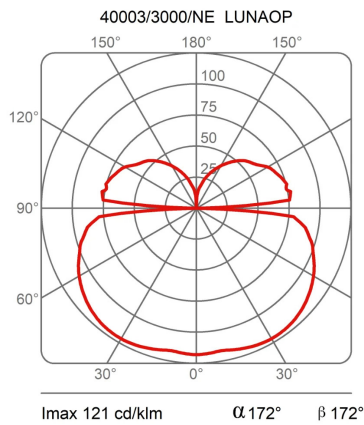

# Light Module Ø 120 Cm Lunaop

3000K

Emiliana Martinelli

colors

Typology           Pendant  
Utilisation        Indoor

24V 108.5 W 9952 lm

diffuse light

Hanging lamp, diameter 120cm, diffused light, coated aluminum structure in various finishes.  
White frost methacrylate diffuser.

### Dimensions

Height	6,5 cm
Diameter	120 cm
Power supply cable length	400 cm
Weight	4 Kg

### Materials

Structure	aluminium	Diffuser	methacrylate 040
-----------	-----------	----------	------------------

Voltage	24V	Watt	108.5 W
Power unit	Excluded	Lumen	9952 lm
Mounting Power Supply	External	CRI	>80
		CCT	3000 K
		Energy class	

## Photometric curves