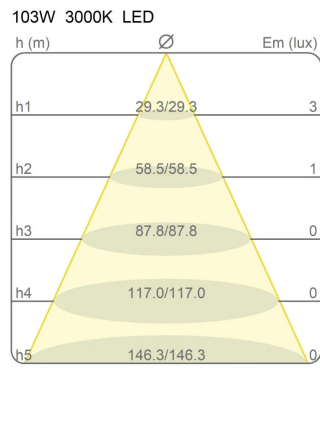

# Light Module Ø 120 Cm Lunaop

3000K

Emiliana Martinelli

colors

Typology           Pendant  
Utilisation        Indoor

24V 108.5 W 9952 lm

diffuse light

Hanging lamp, diameter 120cm, diffused light, coated aluminum structure in various finishes.  
White frost methacrylate diffuser.

### Dimensions

Height	6,5 cm
Diameter	120 cm
Power supply cable length	400 cm
Weight	4 Kg

### Materials

Structure	aluminium	Diffuser	methacrylate 040
-----------	-----------	----------	------------------

Voltage	24V	Watt	108.5 W
Power unit	Excluded	Lumen	9952 lm
Mounting Power Supply	External	CRI	>80
		CCT	3000 K
		Energy class	

## Photometric curves