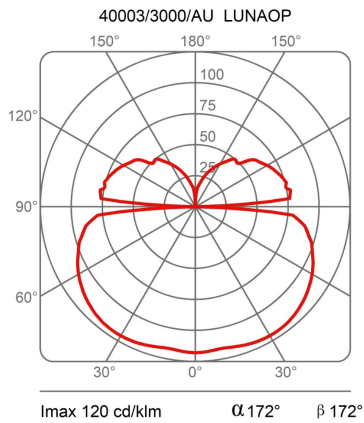

# Light Module Ø 120 Cm Lunaop

3000K

Emiliana Martinelli

colors

Typology           Pendant  
Utilisation        Indoor

24V 108.5 W 9952 lm

diffuse light

Hanging lamp, diameter 120cm, diffused light, coated aluminum structure in various finishes.  
White frost methacrylate diffuser.

### Dimensions

Height	6,5 cm
Diameter	120 cm
Power supply cable length	400 cm
Weight	4 Kg

### Materials

Structure	aluminium	Diffuser	methacrylate 040
-----------	-----------	----------	------------------

Voltage	24V	Watt	108.5 W
Power unit	Excluded	Lumen	9952 lm
Mounting Power Supply	External	CRI	>80
		CCT	3000 K
		Energy class	

## Photometric curves