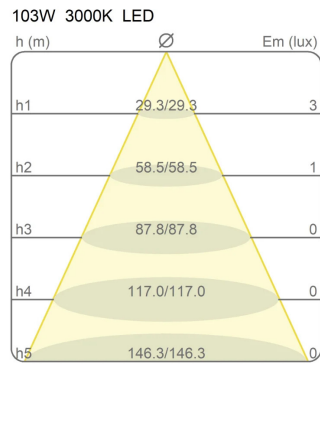

# Light Module Ø 120 Cm Lunaop

3000K

Emiliana Martinelli

colors

Typology           Pendant  
Utilisation        Indoor

24V 108.5 W 9952 lm

diffuse light

Hanging lamp, diameter 120cm, diffused light, coated aluminum structure in various finishes.  
White frost methacrylate diffuser.

### Dimensions

Height	6,5 cm
Diameter	120 cm
Power supply cable length	400 cm
Weight	4 Kg

### Materials

Structure	aluminium	Diffuser	methacrylate 040
-----------	-----------	----------	------------------

Voltage	24V	Watt	108.5 W
Power unit	Excluded	Lumen	9952 lm
Mounting Power Supply	External	CRI	>80
		CCT	3000 K
		Energy class	

## Photometric curves